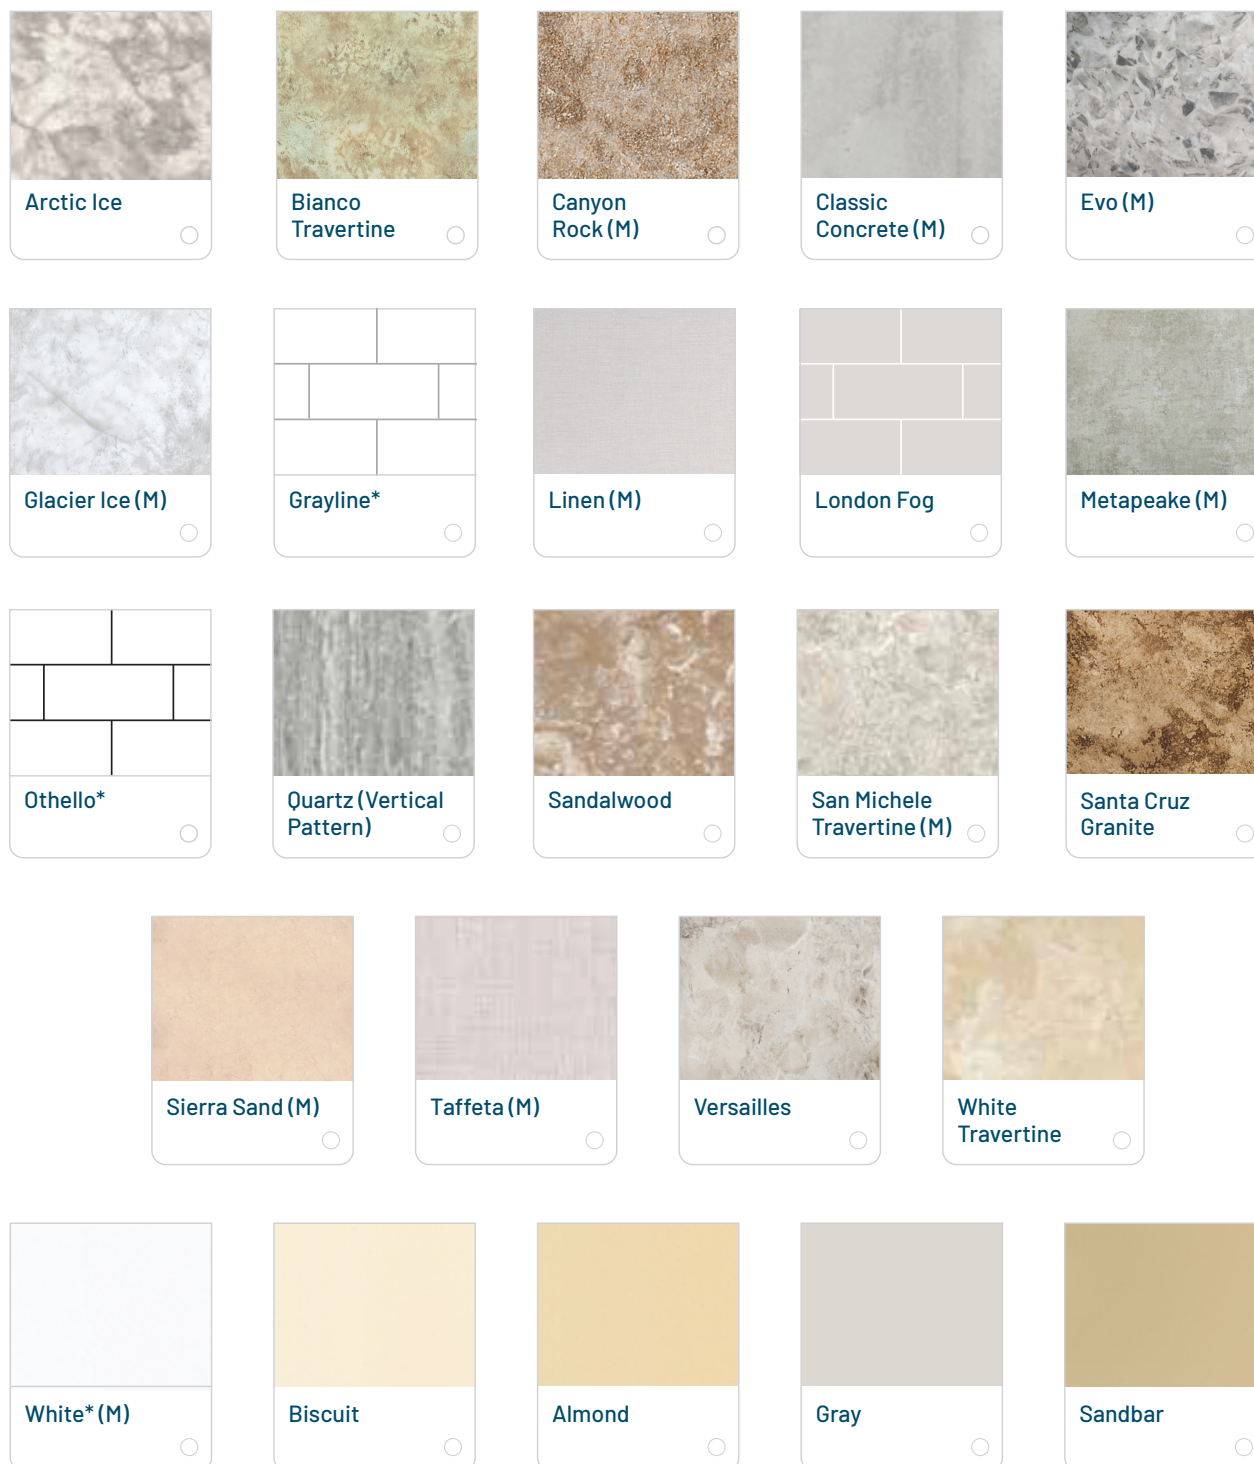

Our Walls:

- Are constructed from durable ABS-backed acrylic
- Provide Microban® antimicrobial protection

Featured Products

Othello Cobblestone Walls ♦ White Shower Base ♦ Matte Black Foot Rest and Shelves
♦ Delta Matte Black Fixtures ♦ LA Matte Black Glacier Double Slider Shower Door

Wall Colors

Get the chic, clean look of a smooth wall system that coordinates with all our solid color accessories. Wall Systems are available in patterns and solid colors shown below.

Simulated Tile Patterns & Decorative Trim